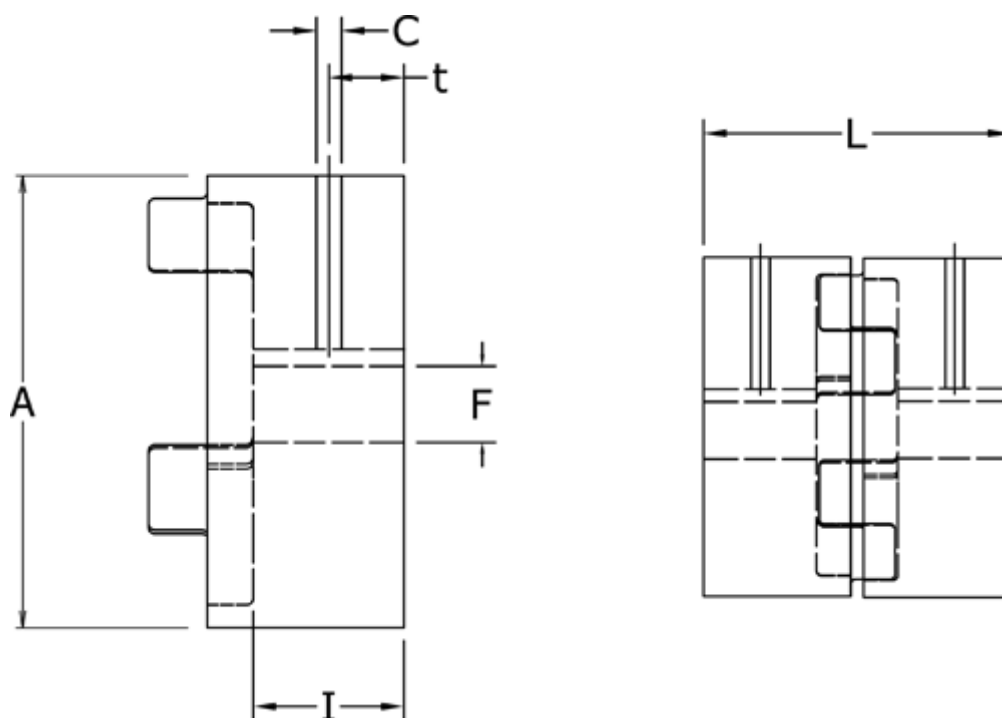

Article number: 3335024F019

Description: Coupling hub Klonex ES 24/28

ALU Aluminium, Bore 19H7 mm w/keyway & setscrew

## Measures

A = 55  
C = M5  
F = 19  
I = 30  
L = 78  
t = 10.0